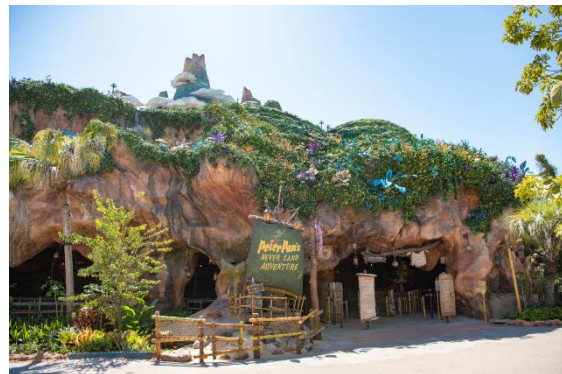

Peter Pan's Never Land Adventure

Since 2011, NTT Communications Corporation has been an official sponsor of attractions at **Tokyo Disneyland® Park** and Tokyo DisneySea, aiming to bring dreams and excitement to all through these experiences.

Magical visits await guests who will experience this new attraction, **Peter Pan's Never Land Adventure**, presented by NTT Communications Corporation.

Attractions sponsored by NTT Communications Corporation:
Peter Pan's Flight at Tokyo Disneyland
Peter Pan's Never Land Adventure at Tokyo DisneySea