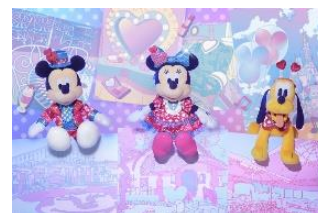

Plush Badge (Mickey, Minnie) 2,600 yen each
Plush Badge (Pluto) 2,300 yen
Plush Badge Stand 1,500 yen

Note: Available merchandise may change without notice. Special merchandise may sell out or be discontinued during the event, or continue to be available after the event period ends.

SPECIAL MENUS

Guests can enjoy the ambiance of “Minnie’s Funderland” with an array of special menus, available from December 26.

Plaza Pavilion Restaurant will offer a special dining experience for guests, with Minnie’s favorite bow and polka dot decorations inside and outside the restaurant. The menu will include “Minnie’s Cute Classic Set,” a meal featuring a warm pastrami beef sandwich. Guests can also enjoy the “Sweets Set,” which includes a strawberry muffin with a Minnie-inspired bow, and a special cake celebrating the 40th anniversary of Tokyo Disney Resort.