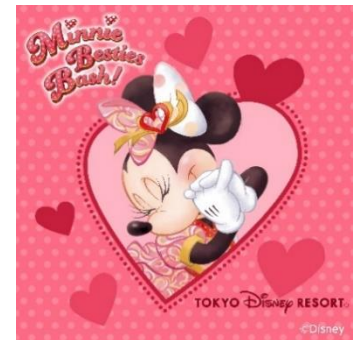

URAYASU, CHIBA—Tokyo Disney Resort® announced that their special event “Minnie Besties Bash!” will take place at Tokyo Disneyland® and Tokyo DisneySea® Parks from January 18 through March 31, 2023. During this event period, guests can enjoy a unique opportunity to express their love for Minnie Mouse with various limited-period programs.

A new entertainment program, "Minnie, We Love You!", will be presented along the parade route at Tokyo Disneyland and on the waters of Mediterranean Harbor at Tokyo DisneySea. Minnie Mouse will appear with her friends in a cute costume, decorated with hearts and bows, while an upbeat theme song livens up the party.

In addition to this entertainment program, Tokyo Disneyland and Tokyo DisneySea will offer special merchandise and menu items, along with decorations that will adorn World Bazaar at Tokyo Disneyland, American Waterfront at Tokyo DisneySea, and select restaurants at both Parks. Furthermore, accommodation packages and special menu items that come with exclusive merchandise will be available at the Disney hotels, and the Disney Resort Line will offer day passes linked to the special event.

Guests can look forward to this brand-new special event, “Minnie Besties Bash!”, here at Tokyo Disney Resort®.

Special website about this event (in Japanese only):
<https://www.tokyodisneyresort.jp.jp/treasure/minniebestiesbash/>

For inquiries from the general public

Tokyo Disney Resort Information Center 0570-00-8632 (10:00 a.m. – 3:00 p.m.)

Note: From overseas and from some IP phones, please call 045-330-5211.

###