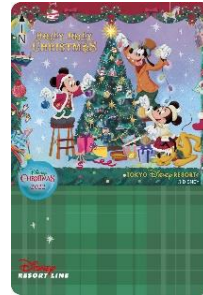

DISNEY RESORT LINE

Day passes for the Disney Resort Line will be available in designs themed to “Disney Christmas” at the Disney Resort Line ticket machines. Guests can also collect souvenir medallions that will be available in an exclusive design themed to the event.