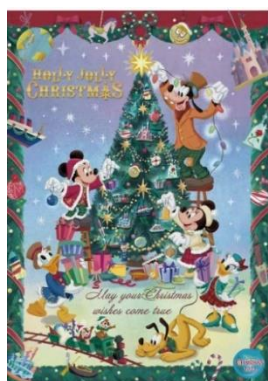

Tokyo Disneyland

Tokyo DisneySea

SPECIAL MERCHANDISE

At both Parks, special items featuring designs of Mickey Mouse and his friends enjoying Christmas at Tokyo Disney Resort will be offered starting November 7. Also, merchandise items of Li'l RingRing, the Christmas elf, will be available again this holiday season for the second consecutive year.

Mickey Mouse and his friends enjoying Christmas together

Li'l RingRing, the Christmas elf

Logo of Duffy & Friends' Winter Twinkling Town (logo)

Notes:

The available merchandise may change without notice.

In addition, depending on the circumstances, special merchandise may sell out or be discontinued during the event, or continue to be available after the event period ends.