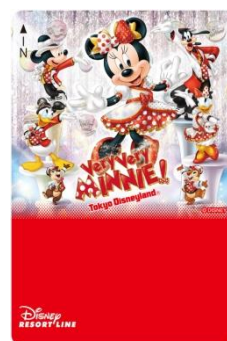

Day Pass design inspired by “Very Very Minnie!” at Tokyo Disneyland

###