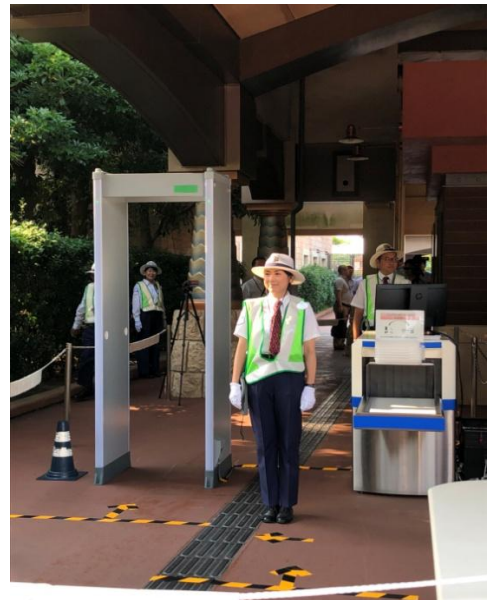

So far, additional security checks and patrols have been implemented at both Parks.

Metal detection gates, X-ray detectors and additional measures are being introduced to continue to enhance Guest safety.

Tokyo Disney Resort® continues to work with all neighboring partners and local authorities within the Resort area in order to create a safe and secure destination.

Image of metal detection gate (left) and
X-ray detector (right)