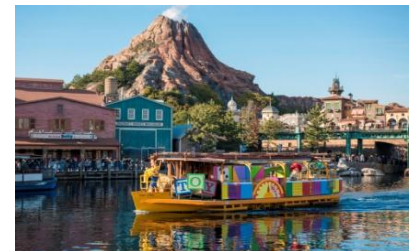

“Chef Remy & You”
at Tokyo DisneySea

Participating Pixar Character

Character Name	Disney and Pixar Film Title
Remy	<i>Ratatouille</i>

ATMOSPHERE ENTERTAINMENT

Pixar Pals Steamers

Venue: Tokyo DisneySea waterways

Duration: About 20 minutes

Pixar Characters board the DisneySea Transit Steamer Line as a way to play together and greet Guests who are enjoying the special event.

“Pixar Pals Steamers”
at Tokyo DisneySea