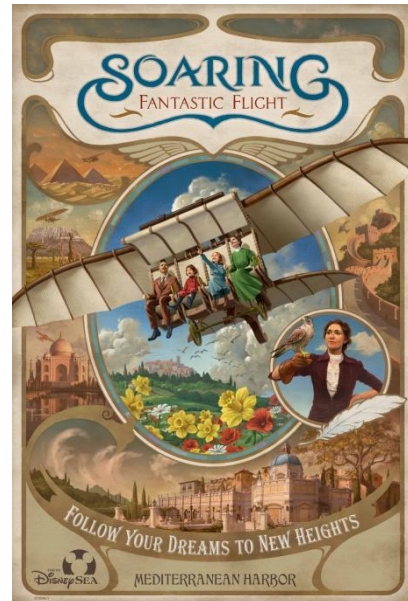

Soaring: Fantastic Flight is a flight motion-simulator attraction that will take Guests on a journey over famous landscapes of the world, while they experience the breezes and scents that match the various scenes. Guests of all ages can look forward to experiencing this attraction.

Note:

This attraction will be available for “Happy 15 Entry” – an exclusive privilege that allows early entry to the Parks for Guests staying at a Disney hotel.

Background Story

Nestled in the hills of Mediterranean Harbor, amidst the backdrop of an old-world Italian village, the Museum of Fantastic Flight is dedicated to humankind’s enduring dream of flying. Today, the museum celebrates Camellia Falco—a visionary innovator in the fledgling field of aviation—with a special retrospective of her life.

A grand tour of the museum includes a magical visit from the spirit of Camellia and culminates with Guests boarding her latest and greatest achievement—a flying vehicle of her own design called the Dream Flyer. Guests soon experience what Camellia believed, that our imagination can propel us into the future and take us everywhere in the world we wish to go. And before Guests know it, their spirits are sent soaring.