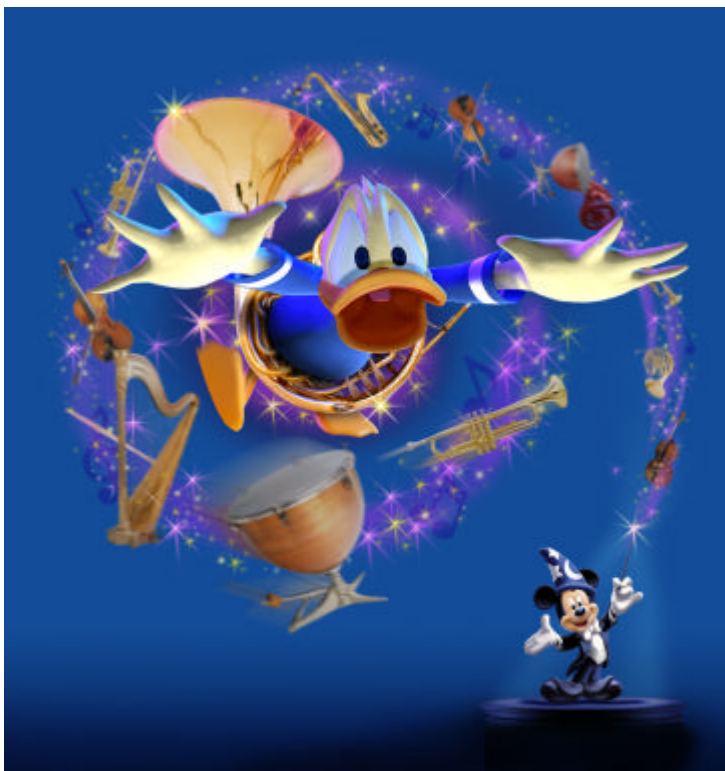

Attachment

Tokyo Disneyland New Attraction
Mickey's PhilharMagic

© Disney